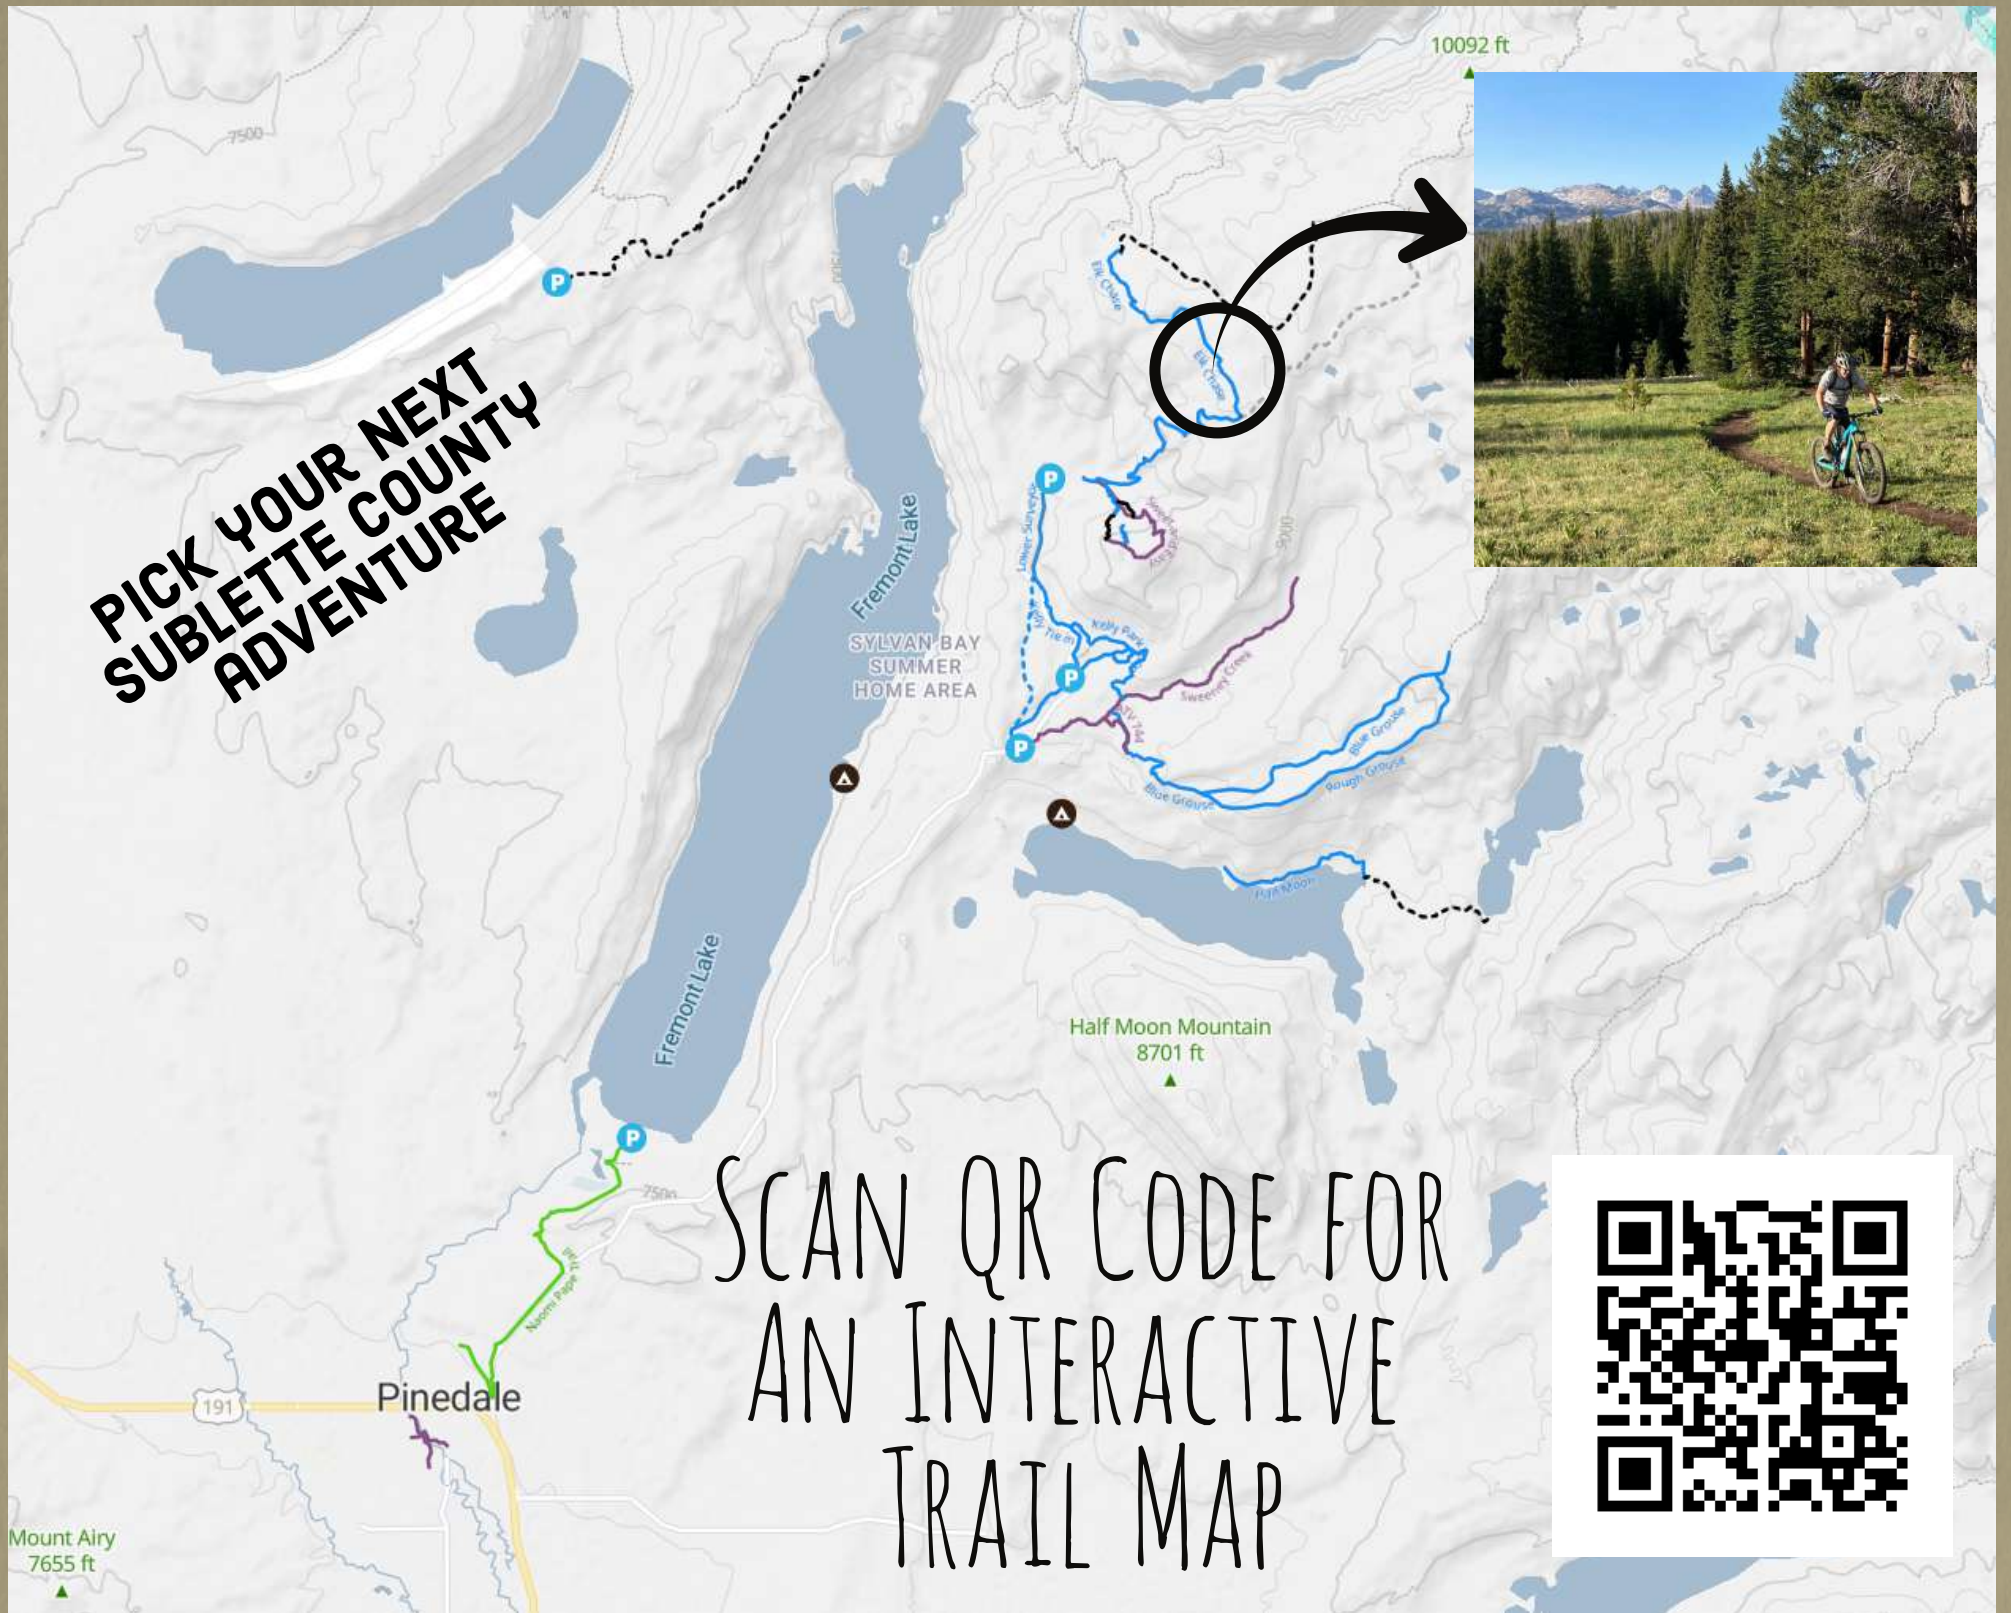

Popular Trails

NEAR PINEDALE

HOW ARE WE PARTNERING?

Every year we support a local non-profit in Sublette County. We choose an organization that is close to our hearts and adds to the great experience we and our guests may have living in and visiting Pinedale.

For the 2023 season, we are supporting Sublette Trails Association by donating $1 from each night's stay at the Gannett Peak Lodge to help support their mission; important trail maintenance and development and community outreach. Many of our guests are either first time or repeat visitors to the Bridger-Teton National Forest Area. Please enjoy our pristine backyard, local multi-use trails and leave no trace!